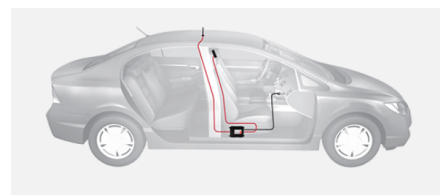

YouTube, Netflix, Pandora, Spotify, and other data-heavy apps. You most likely use a bluetooth headset (if not, we include one as a limited-time gift), and you need all that precious signal strength for you and some family and friends or business partners. Get ready for dependable clear calls and fast 4G internet.

WHICH CARRIERS DOES IT WORK FOR?

The weBoost 470108 Drive 4G-M amplifies talk & text, 3G and 4G LTE for all major carrier networks except WiMax and iDen.

- All US carriers (4G LTE & 3G): AT&T, Verizon, Sprint, T-Mobile, US Cellular, Leap Wireless, C Spire, MetroPCS, etc.
- All Canadian carriers (4G LTE & 3G): Rogers, Bell, Telus, Fido, Wind, etc.
- Frequencies: 700Mhz, 800Mhz, 1900Mhz, and AWS 1700/2100Mhz.

HOW DOES IT WORK?

- It works by pulling in the existing weak signal with a 4-inch high-gain antenna, amplifying it multiple times with weBoost’s patented SmarTech III technology, and then redirecting to your vehicle. Straight from the cell tower to your phone. It’s almost magic. For best coverage, it's best to keep your phone within 18 inches of the inside antenna.

DRIVE 4G-M CELL PHONE BOOSTER KIT (ITEM # 470108) INCLUDES:

- Drive 4G-M Multi-band Cell Phone Amplifier/Repeater
- Mini-Magnet Mount Antenna
- Low Profile Inside Antenna
- Power Supply
- Installation Manual & Instructions
- •

COVERAGE AREA & PRODUCT SPECIFICATIONS

The weBoost Drive 4G-M™ cellular signal booster is a simple, effective solution to maintain continuous communication for all cellular-enabled devices – smartphones, tablets, etc - in your car, truck, van, RV, or boat

FREQUENCY	BAND 12/17	700 Mhz
	Band 13	700 Mhz
	BAND 5	850 Mhz
	BAND 4	1700/2100 Mhz
	BAND 25/2	1900 Mhz
MAX GAIN	50 decibels (dB)	
IMPEDANCE	50 Ohms	
POWER	5V DC, 2.5 A	
CONNECTORS	SMA-Female	
DIMENSIONS	2 x 4.75 x 1 in	
	5.1 x 12.1 x 2.5 cm	
WEIGHT	0.18 lbs / 0.09 kg (amplifier only)	
UPC	811815024798