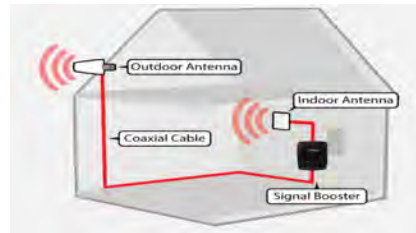

PRODUCT HIGHLIGHTS

- weBoost's most popular 4G home cell phone signal booster
- Boosts 4G LTE & 3G signals for entire home, office, cottage, and business
- Up to 5,000 sq ft coverage depending on outside signal
- Enhances talk, text, and high-speed 4G LTE internet
- Works on ALL phones with ALL carriers indoors

The weBoost Connect 4G is a mid-tier amplifier that wirelessly enhances cell signals for cellular devices (modems, smartphones, tablets, Kindle, etc). With up to +65 dB gain, it provides stronger signal, longer battery life, and clear connections .