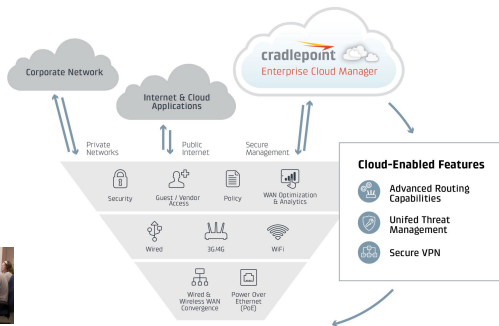

ALL-IN-ONE FEATURES

AER SERIES AT A GLANCE

Feature Set	AER3100	AER2100	AER1600
WiFi (Dual-band, dual concurrent a/b/g/n/ac)	Yes	Yes	Yes
Dual Modem	Yes	Yes	Yes
Cloud Management	Yes	Yes	Yes
WiFi as WAN	Yes	Yes	Yes
Ports (WAN/LAN)	1 Gige WAN / 12 Gige LAN (Switchable)	1 Gige WAN / 4 Gige LAN (Switchable)	1 Gige WAN / 4 Gige LAN (Switchable)
Rack Mount	Yes	Optional Kit	No
Processor	1.2Ghz dual-core processor	800Mhz dual-core processor	800Mhz dual-core processor
Memory	1GB DDR3	256MB DDR3	256MB DDR3
Power-over-Ethernet	Yes (4 ports, of OR 2 port high power at)	No	No