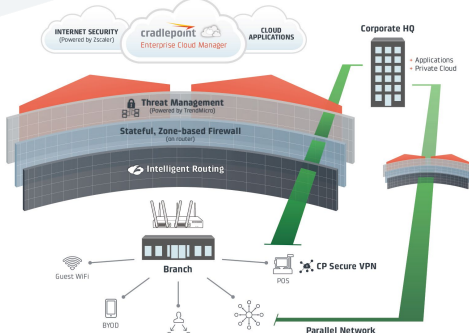

UNIFIED THREAT MANAGEMENT AT THE EDGE

Defense In-Depth

LEARN MORE AT CRADLEPOINT.COM/AER

CONTACT US

Toll Free:
+1.855.813.3385

Sales Questions:
sales@cradlepoint.com

Online:
cradlepoint.com

PROTECT YOUR INVESTMENT. 24/7 SUPPORT